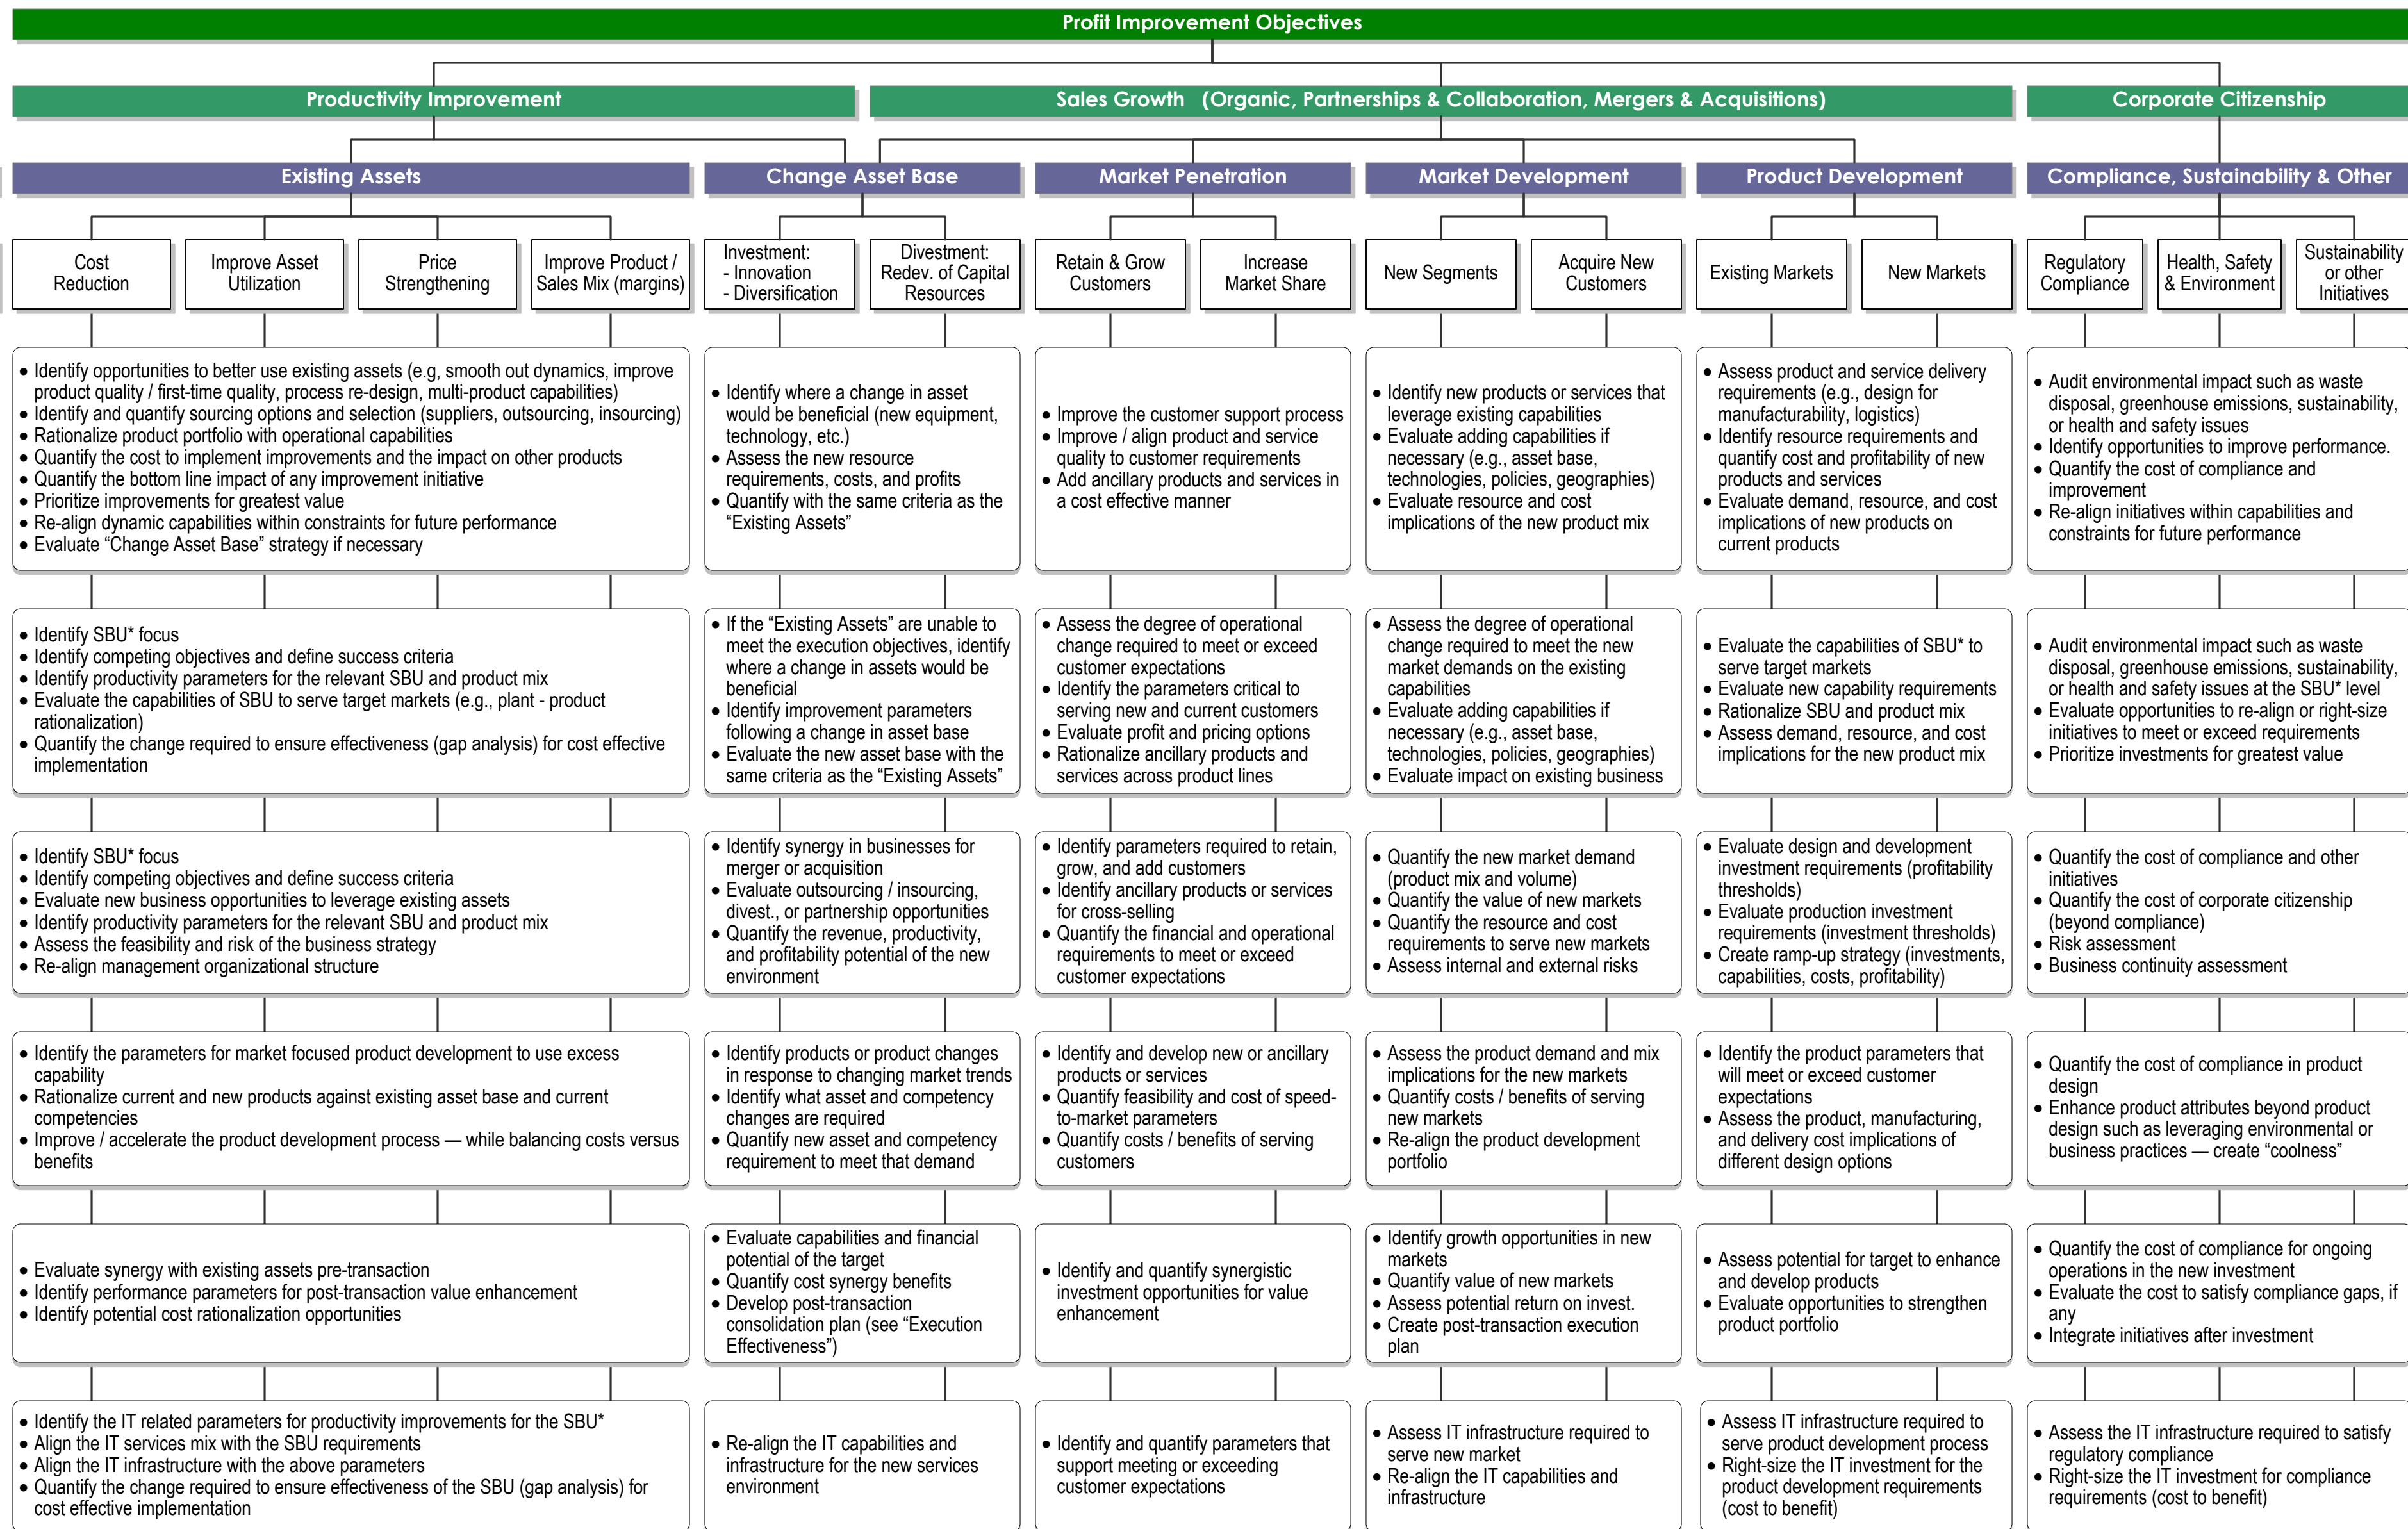

This map helps guide growth and execution planning, presenting several different ways to achieve the same objectives to find the right solution for your organization.

* A Strategic Business Unit (SBU) is defined as where business results are reported.